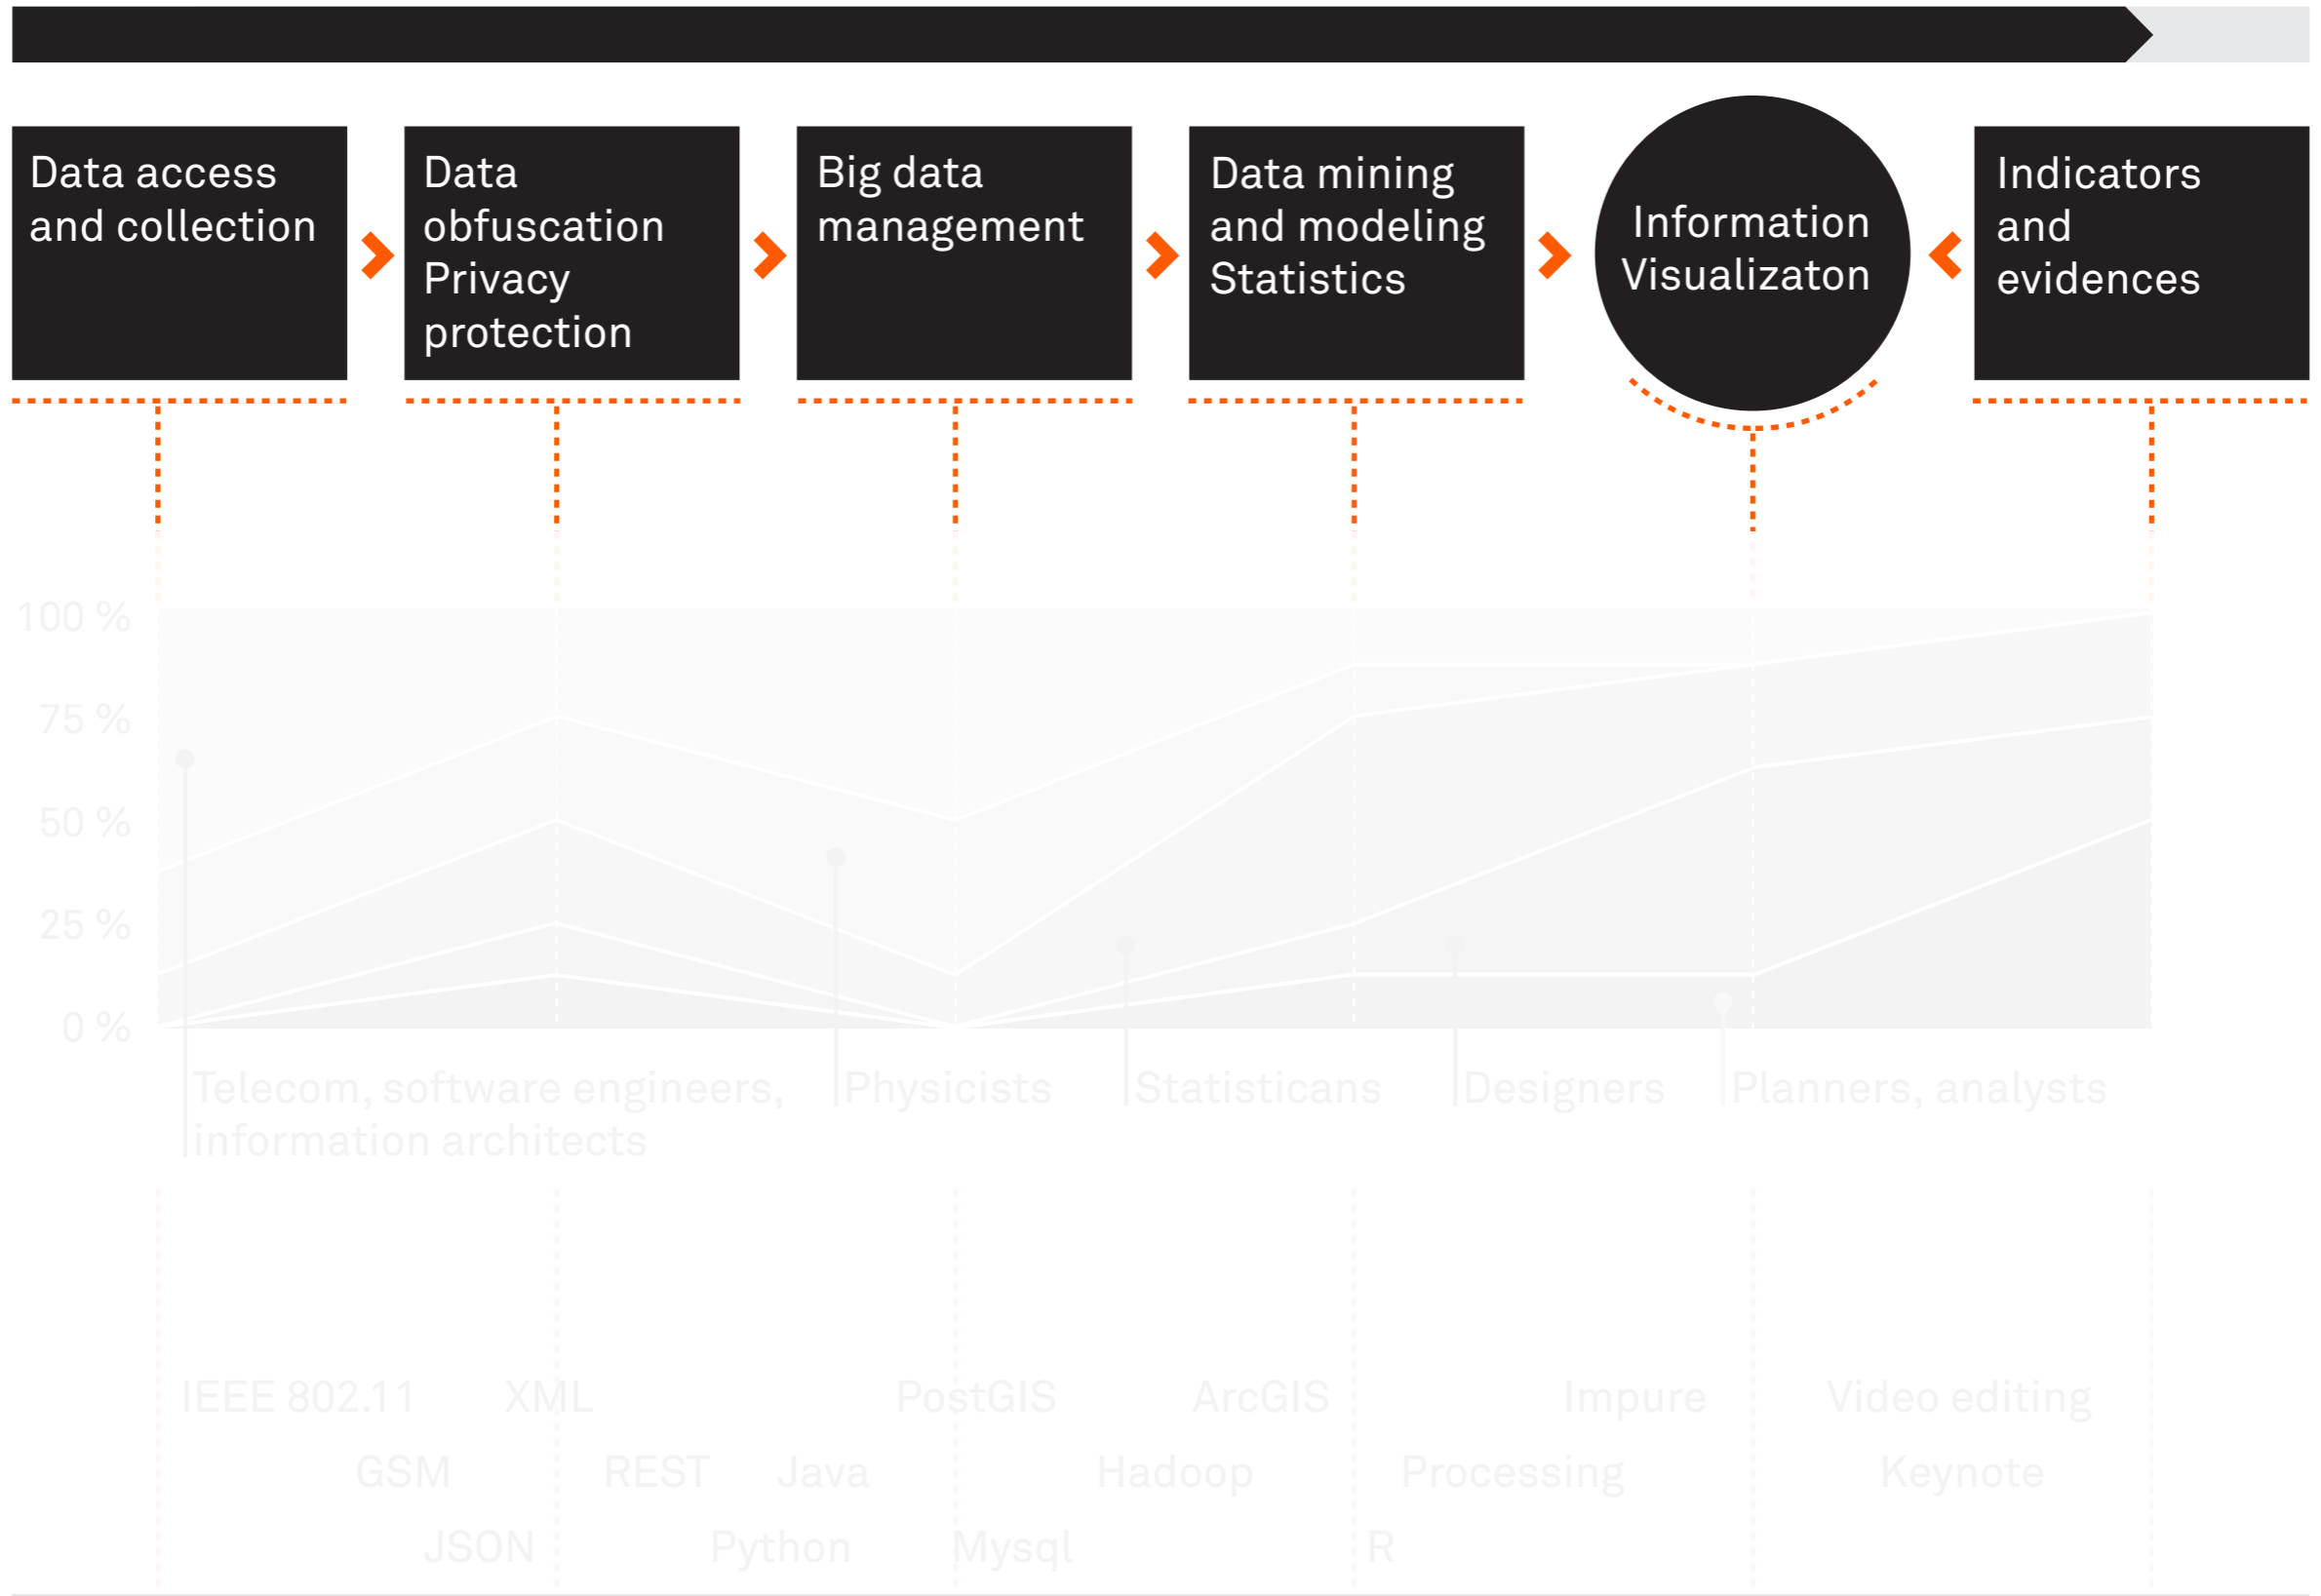

PART I

PART II

PART III

PART IV

The data

The process

The tools

Conclusions

A sketch is a rough version of a creative work, made to assist in reaching a coherent result

The Louvre Museum 2010 (in collaboration with BitCarrier)

So what? What does this mean? Why does this happen?

People on the field have the experience to help contextualize the data and early results

PART I

PART II

PART III

PART IV

The data

The process

The tools

Conclusions

Tools that put power in the hands
of people that have the ideas and
knowledge

Tools to sketch with liberty

quadrigram^{BETA}

**The visual programming environment to
gather, shape, and share living data**