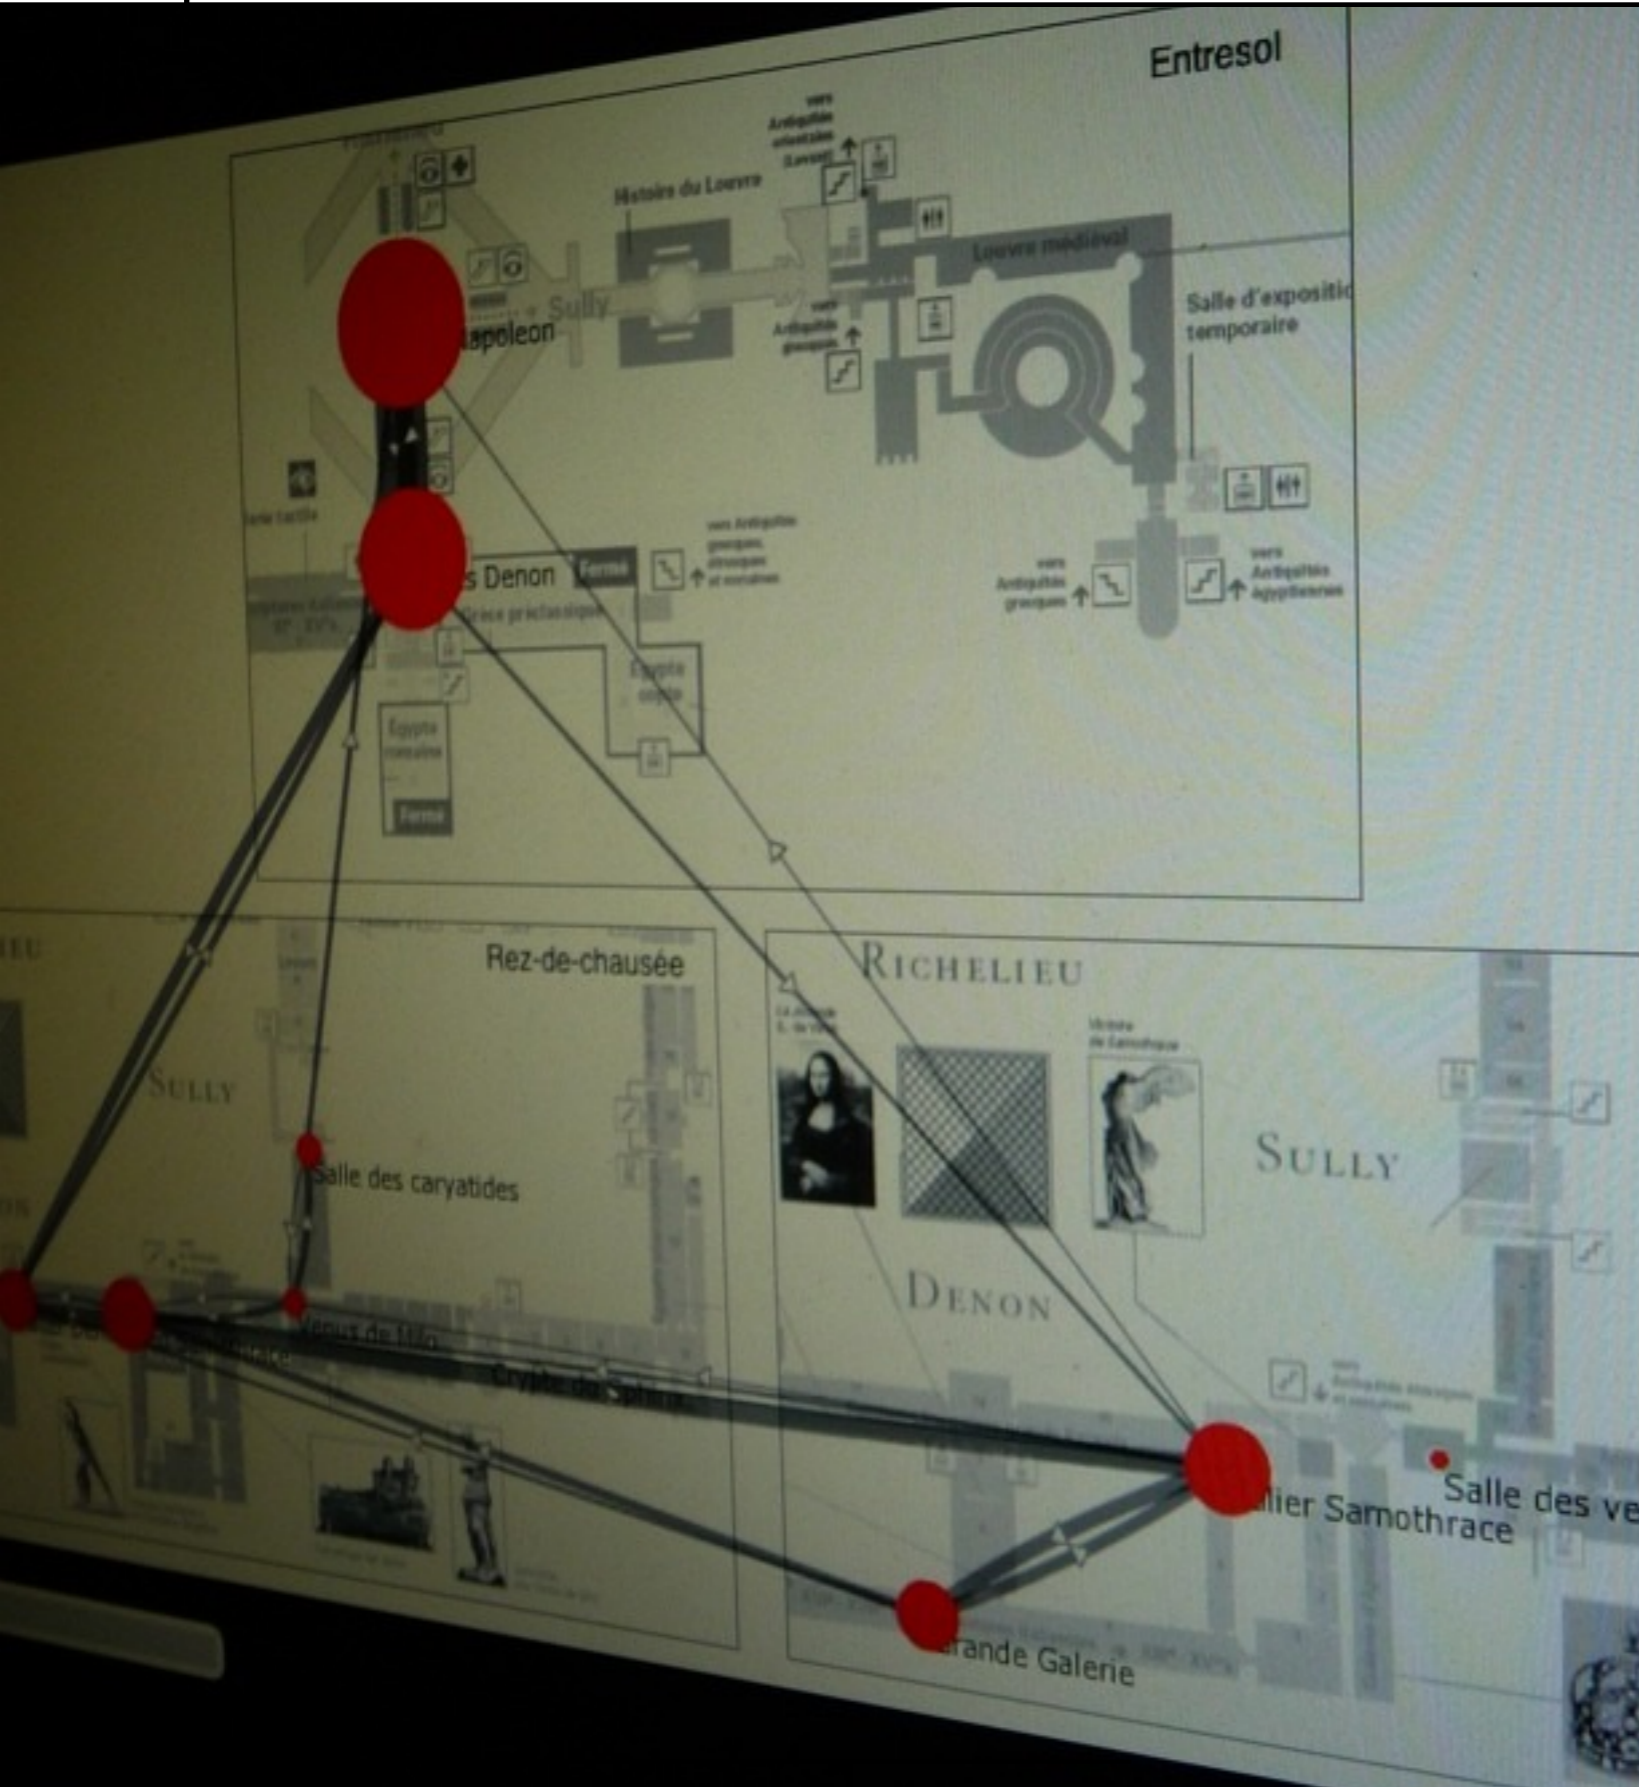

A sketch is a rough version of a creative work, made to assist in reaching a coherent result

The Louvre Museum 2010 (in collaboration with BitCarrier)

So what? What does this mean? Why does this happen?

People on the field have the experience to help contextualize the data and early results

PART I

PART II

PART III

PART IV

The data

The process

The tools

The screenshot displays the Quadrigram software interface. At the top, the browser-like address bar shows the project path: `/zaragoza/Network12`. The main workspace contains a workflow diagram with the following components:

- load data** (String): A node with a refresh icon, connected to an input port.
- ImportFile**: A node with a refresh icon, connected to the output of the first **load data** node.
- load data** (String): A second node with a refresh icon, connected to the output of **ImportFile**.
- Boolean**: A node with a refresh icon, connected to an input port labeled **false**.
- LoadCSV**: A node with a refresh icon, connected to the output of the second **load data** node and the **Boolean** node.
- CSV loader** (Table): A node with a refresh icon, connected to the output of **LoadCSV**.
- TableVisualizer**: A large white rectangular area on the right side of the workspace, connected to the output of the **CSV loader** node.