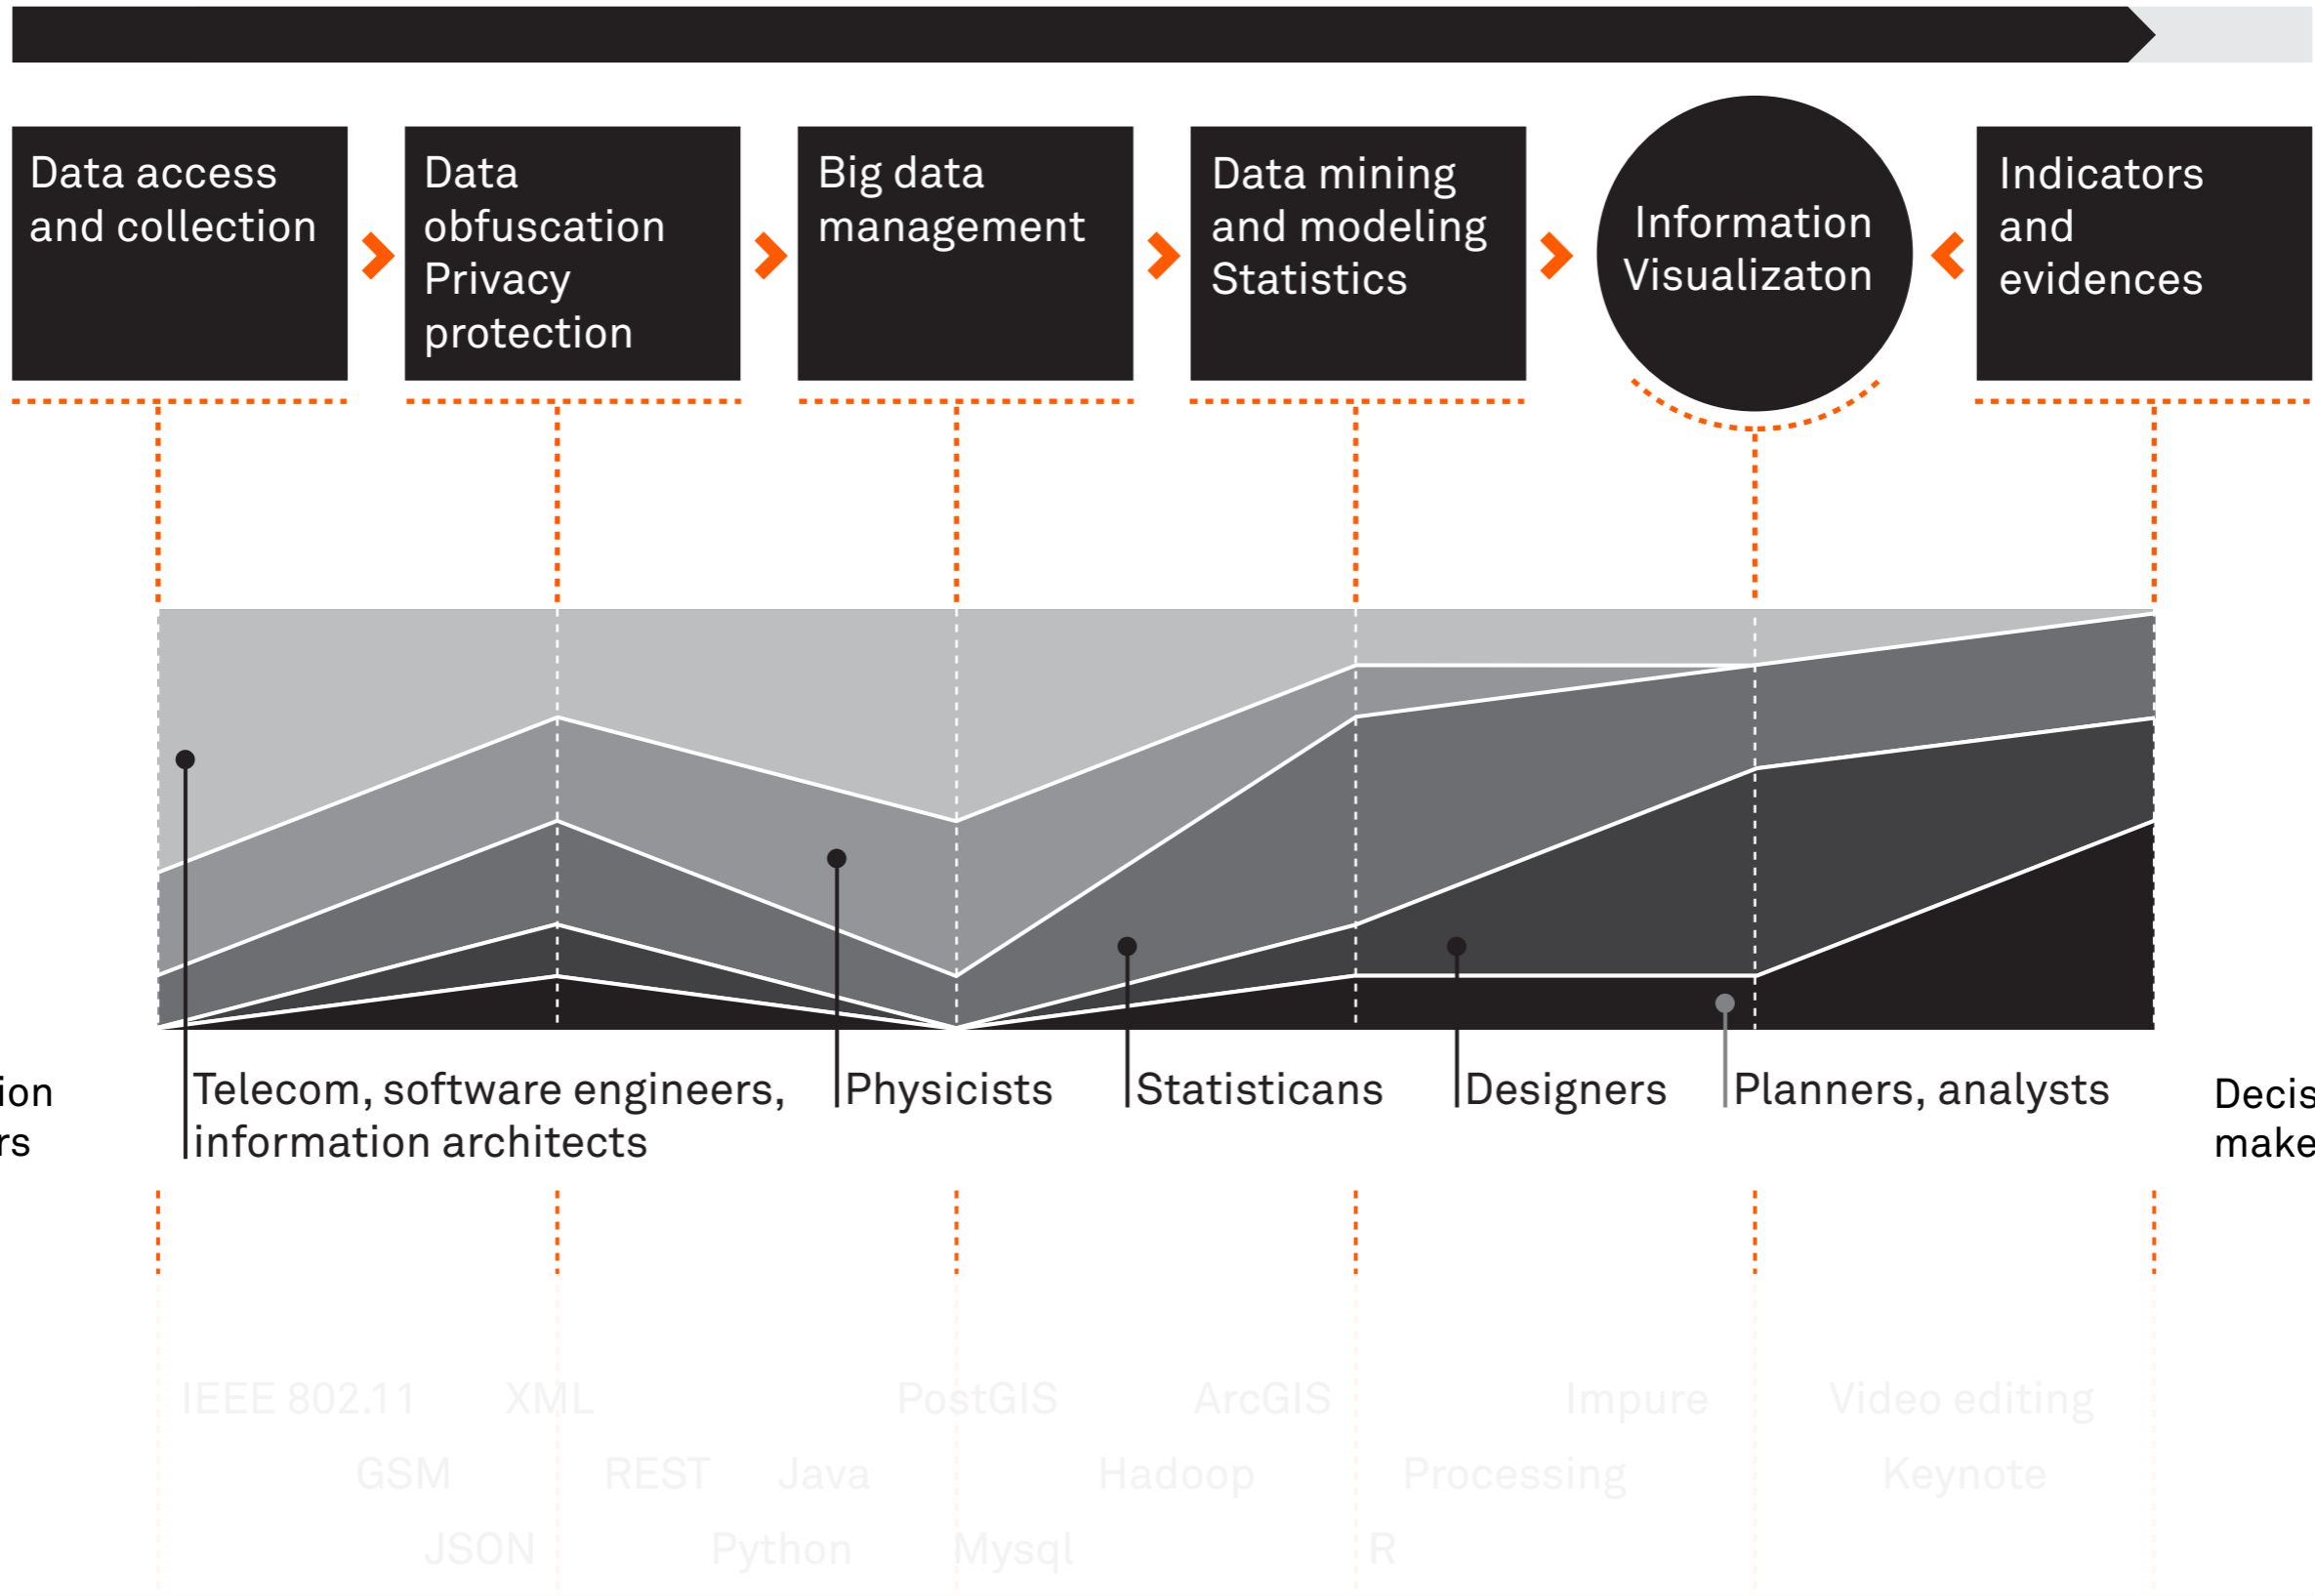

PART I

PART II

PART III

PART IV

The data

The process

The tools

Conclusions

A sketch is a rough version of a creative work, made to assist in reaching a coherent result

The Louvre Museum 2010 (in collaboration with BitCarrier)

So what? What does this mean? Why does this happen?

People on the field have the experience to help contextualize the data and early results

PART I

PART II

PART III

PART IV

The data

The process

The tools

Conclusions

Tools that put power in the hands
of people that have the ideas and
knowledge

Tools to sketch with liberty

quadrigram^{BETA}

**The visual programming environment to
gather, shape, and share living data**