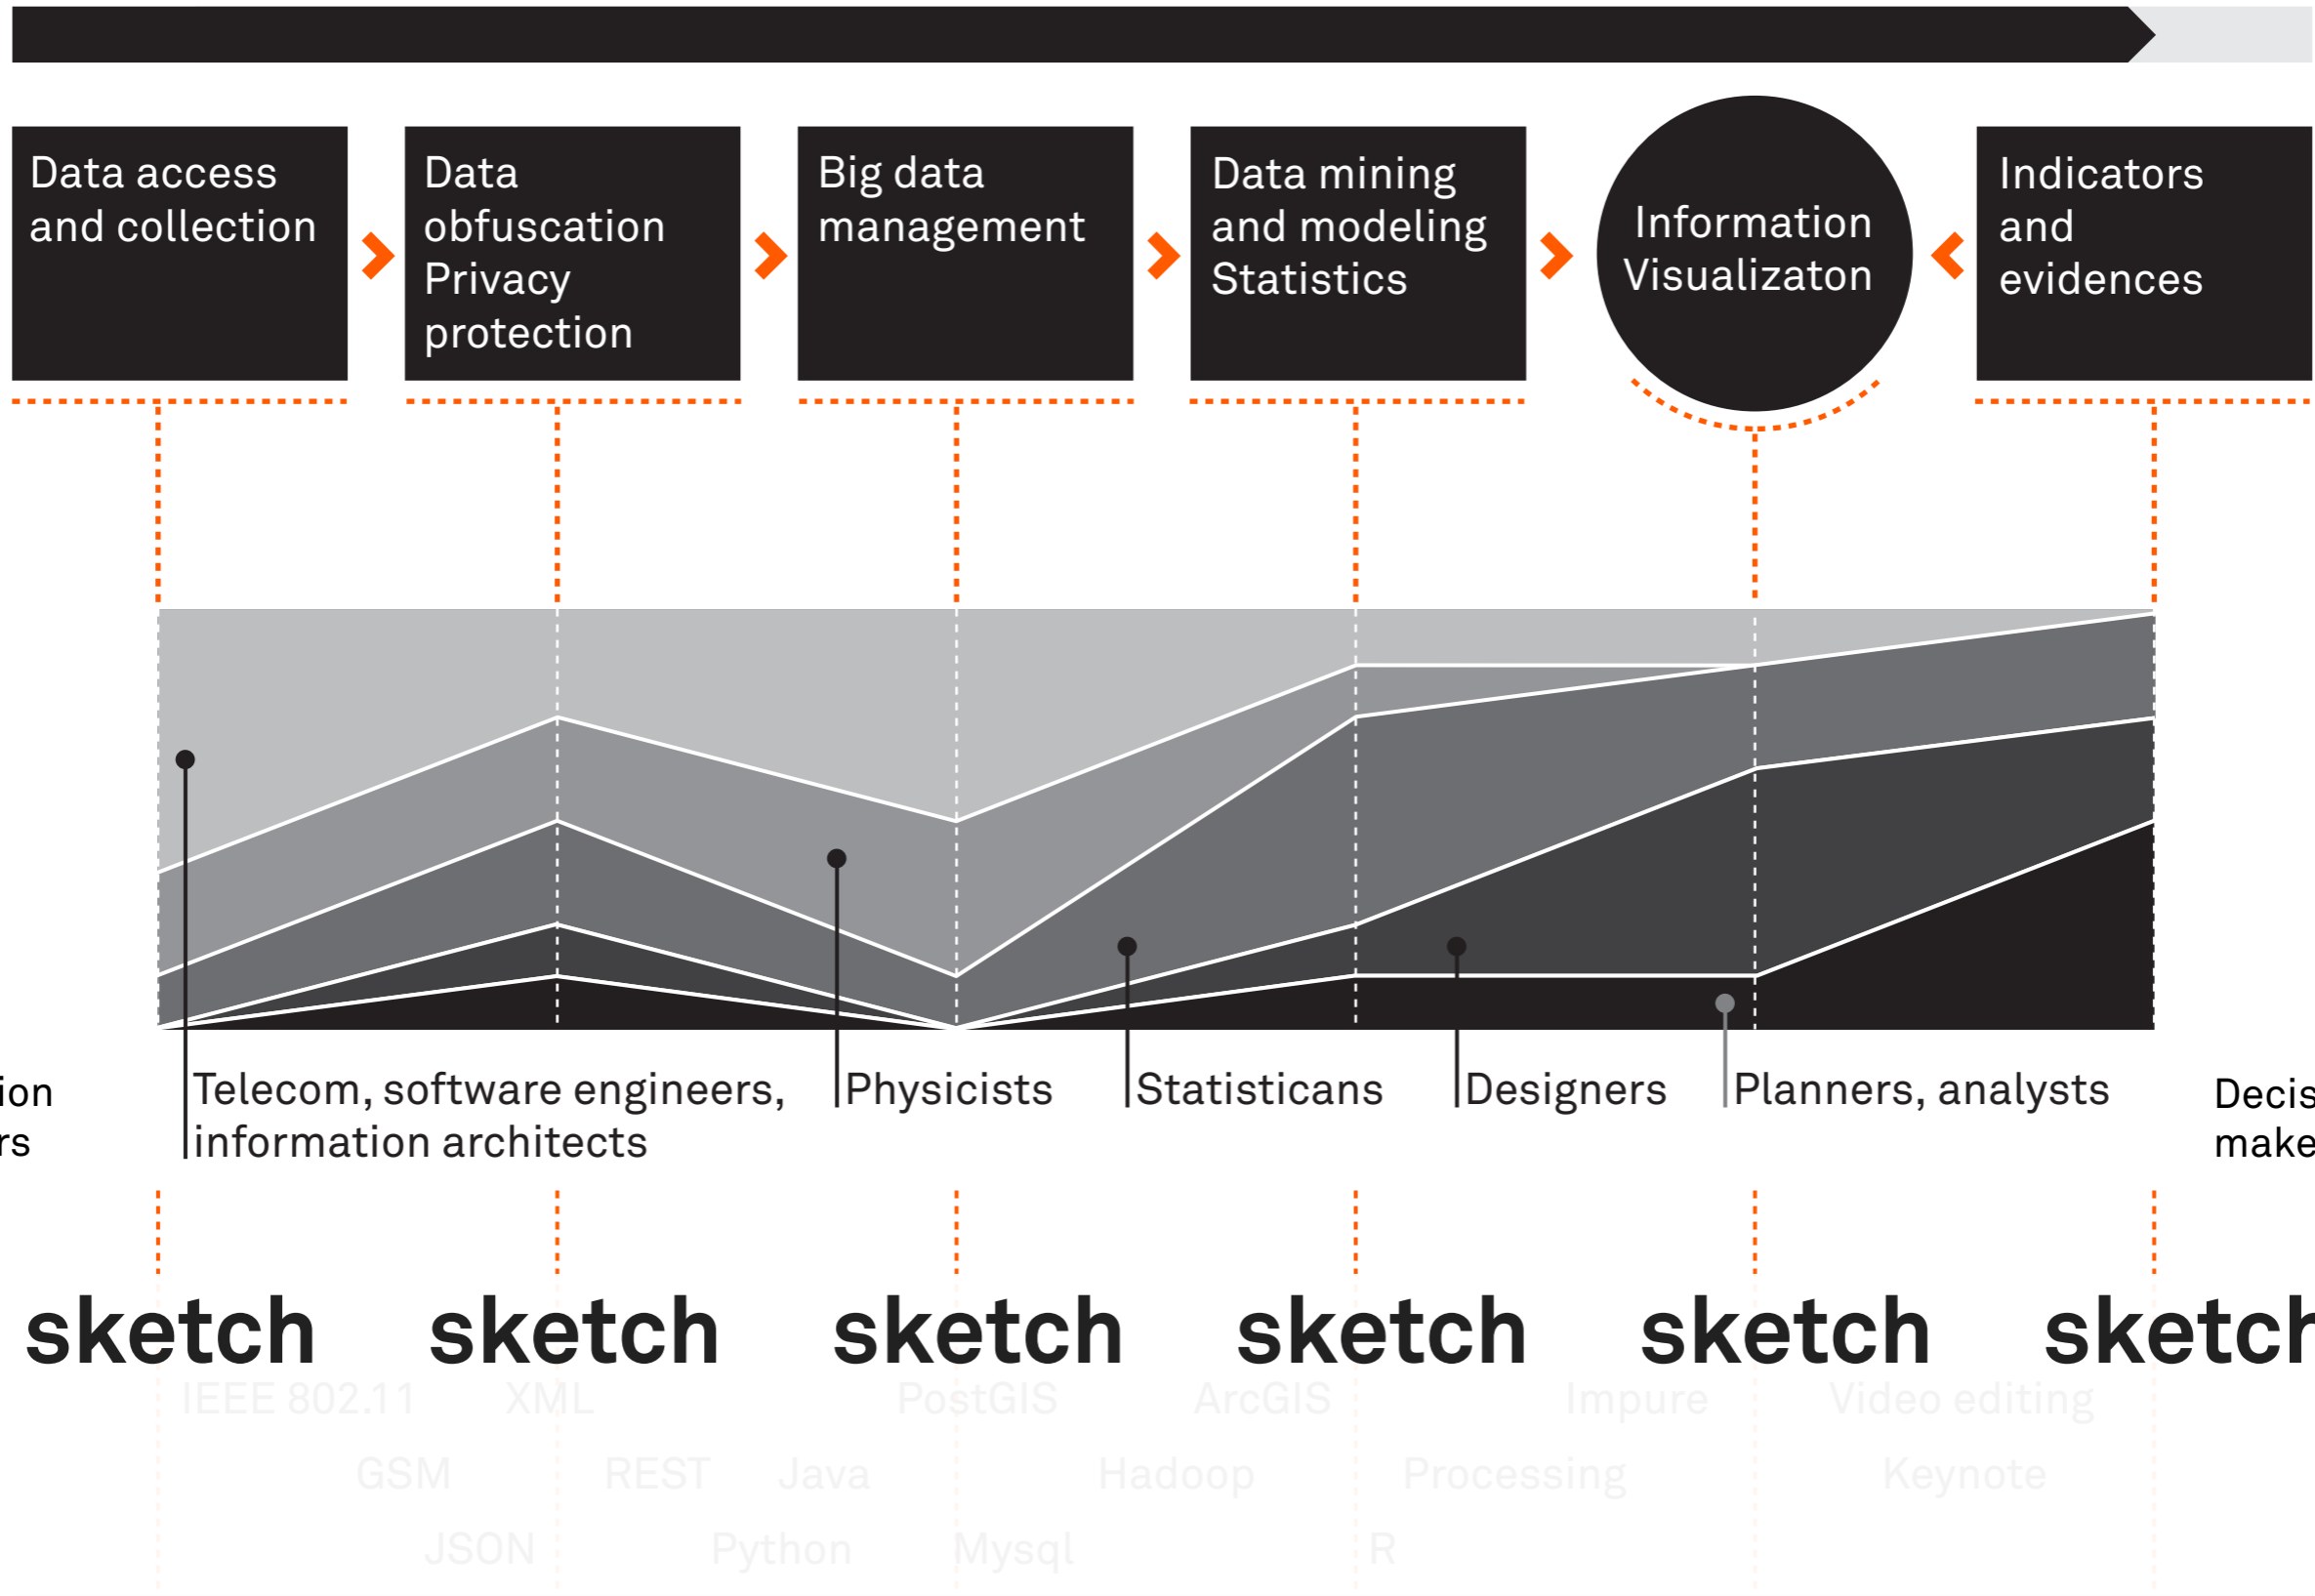

PART I

PART II

PART III

PART IV

The data

The process

The tools

Conclusions

A sketch is a rough version of a creative work, made to assist in reaching a coherent result

The Louvre Museum 2010 (in collaboration with BitCarrier)

So what? What does this mean? Why does this happen?

People on the field have the experience to help contextualize the data and early results

PART I

PART II

PART III

PART IV

The data

The process

The tools

The screenshot displays the Quadrigram software interface. At the top, the browser-like address bar shows the project path: `/zaragoza/Network12`. The main workspace contains a workflow diagram with the following components: