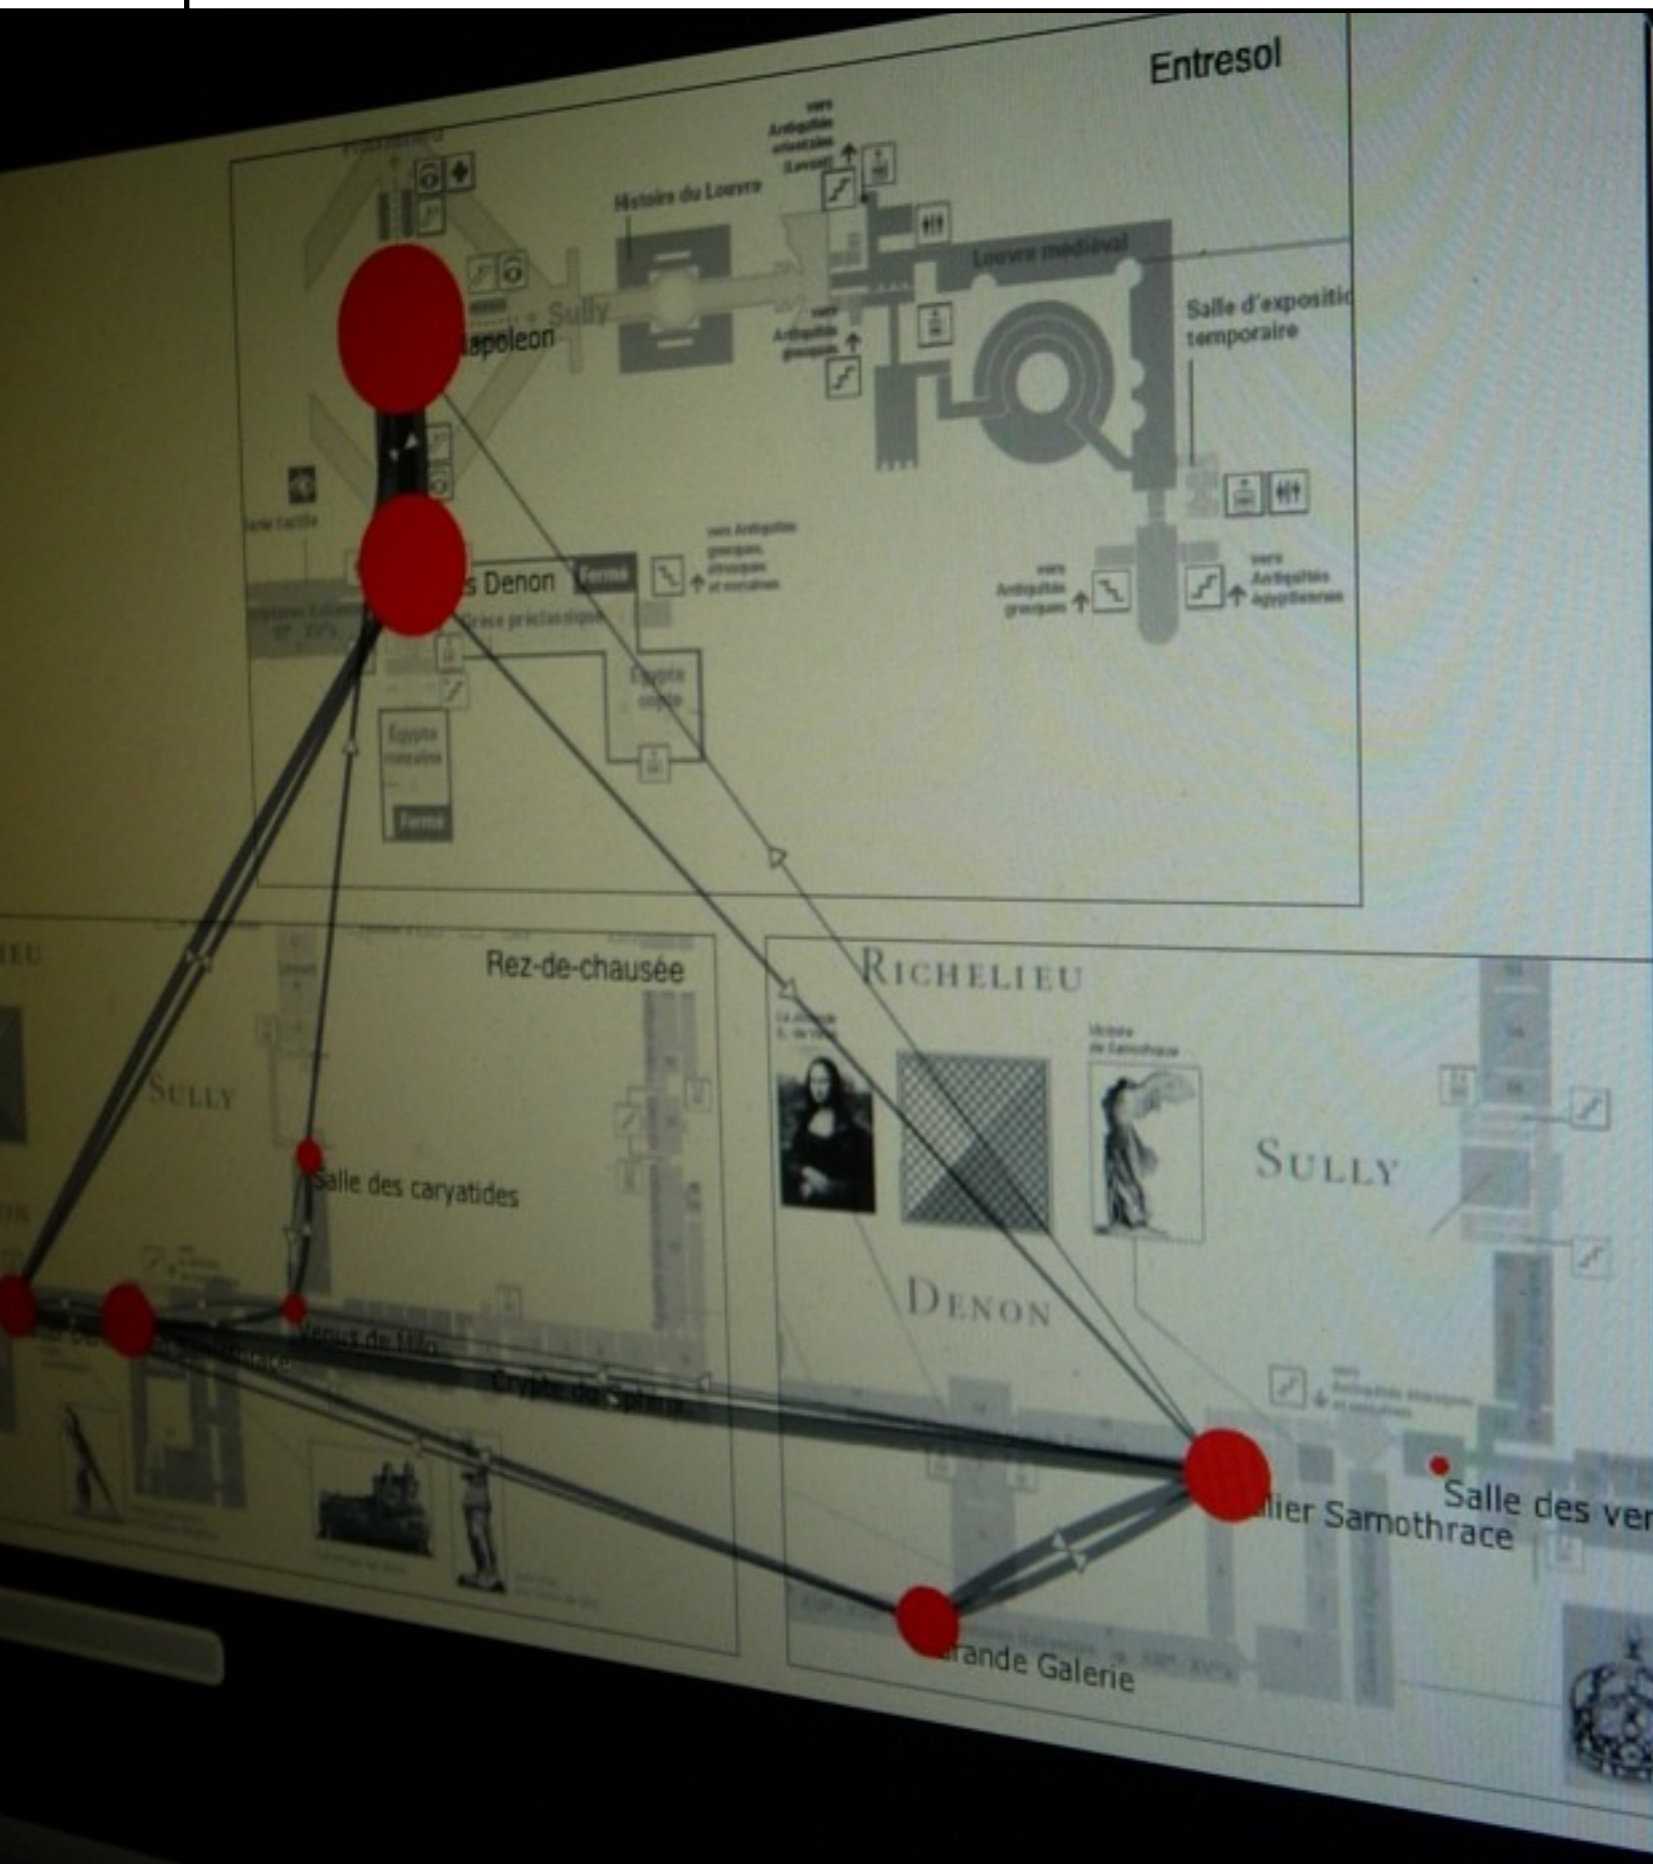

A sketch is a rough version of a creative work, made to assist in reaching a coherent result

The Louvre Museum 2010 (in collaboration with BitCarrier)

So what? What does this mean? Why does this happen?

People on the field have the experience to help contextualize the data and early results

PART I

PART II

PART III

PART IV

The data

The process

The tools

The screenshot displays the Quadrigram software interface. At the top, the browser-like address bar shows the project path: `/zaragoza/Network12`. The main workspace contains a workflow diagram with the following components:

- load data** (String): A node with a refresh icon, connected to an input port.
- ImportFile**: A node with a refresh icon, connected to the output of the first **load data** node.
- load data** (String): A second node with a refresh icon, connected to the output of **ImportFile**.
- Boolean**: A node with a refresh icon, connected to an input port labeled **false**.
- LoadCSV**: A node with a refresh icon, connected to the output of the second **load data** node and the **Boolean** node.
- CSV loader** (Table): A node with a refresh icon, connected to the output of **LoadCSV**.
- TableVisualizer**: A large white rectangular area on the right side of the workspace, connected to the output of the **CSV loader** node.